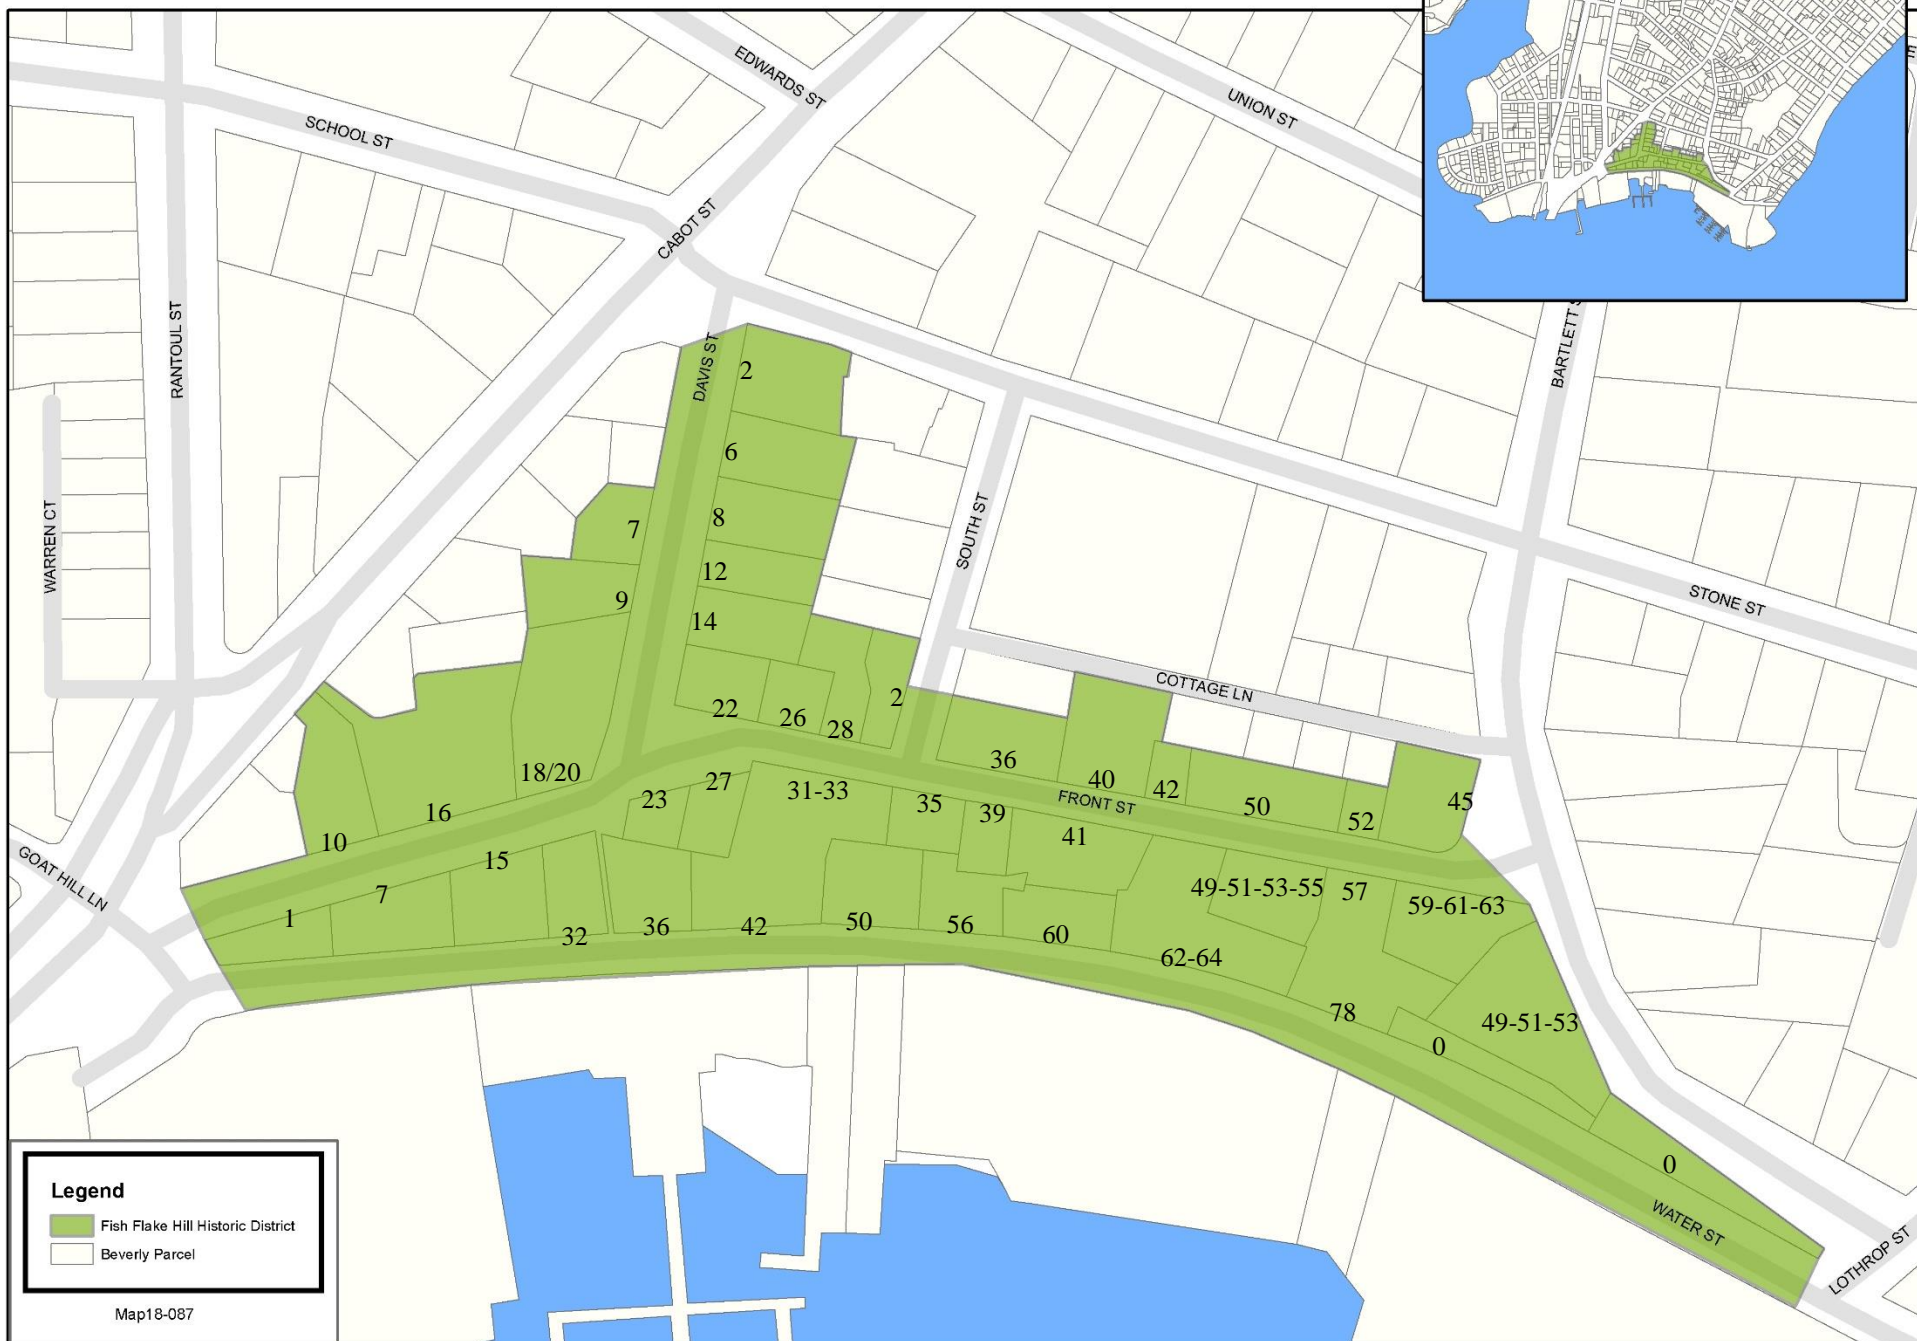

Beverly Historic District Fish Flake Hill

Legend

- Fish Flake Hill Historic District
- Beverly Parcel

Map18-087